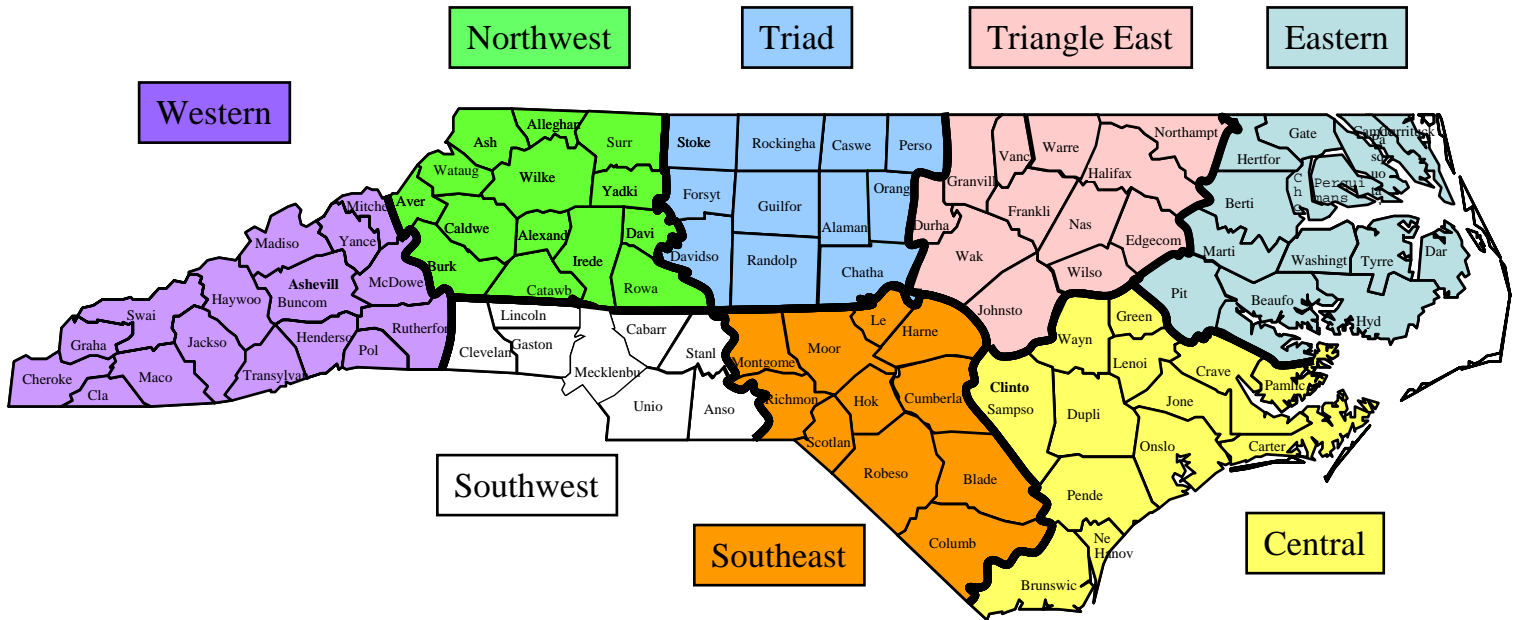

New Regional Alignment – Effective 9/2009

Central Region: Brunswick, Carteret, Craven, Duplin, Greene, Jones, Lenoir, New Hanover, Onslow, Pamlico, Pender, Sampson, Wayne

Eastern Region: Beaufort, Bertie, Camden, Chowan, Currituck, Dare, Gates, Hertford, Hyde, Martin, Pasquotank, Perquimans, Pitt Tyrrell, Washington

Northwest Region: Alexander, Alleghany, Ashe, Avery, Burke, Caldwell, Catawba, Davie, Iredell, Rowan, Surry, Watauga, Wilkes, Yadkin

Southeast Region: Bladen, Columbus, Cumberland, Harnett, Hoke, Lee, Montgomery, Moore, Richmond, Robeson, Scotland

Southwest Region: Anson, Cabarrus, Cleveland, Gaston, Lincoln, Mecklenburg, Stanley, Union

Triad Region: Alamance, Caswell, Chatham, Davidson, Forsyth, Guilford, Orange, Person, Randolph, Rockingham, Stokes

Triangle East: Durham, Edgecombe, Franklin, Granville, Halifax, Northampton, Johnston, Nash, Vance, Wake, Warren, Wilson

Western Region: Buncombe, Cherokee, Clay, Graham, Haywood, Henderson, Jackson, Macon, Madison, McDowell, Mitchell, Polk, Rutherford, Swain, Transylvania, Yancey